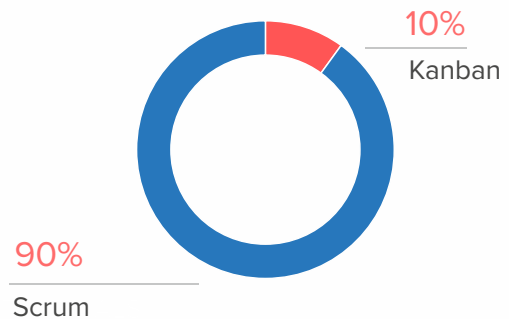

BLOGS & FORUMS

Refinery CMS
CommunityEngine
Discourse
Fat Free CRM

MOBILE

Xamarin
Mono
PhoneGap
iOS
Android

ANALYTICS TOOLS

Google Analytics
Newrelic

PRICING MODELS

METHODOLOGIES