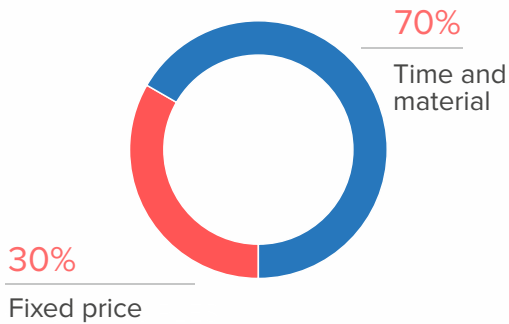

BLOGS & FORUMS

Refinery CMS
CommunityEngine
Discourse
Fat Free CRM

MOBILE

Xamarin
Mono
PhoneGap
iOS
Android

ANALYTICS TOOLS

Google Analytics
Newrelic

PRICING MODELS

METHODOLOGIES